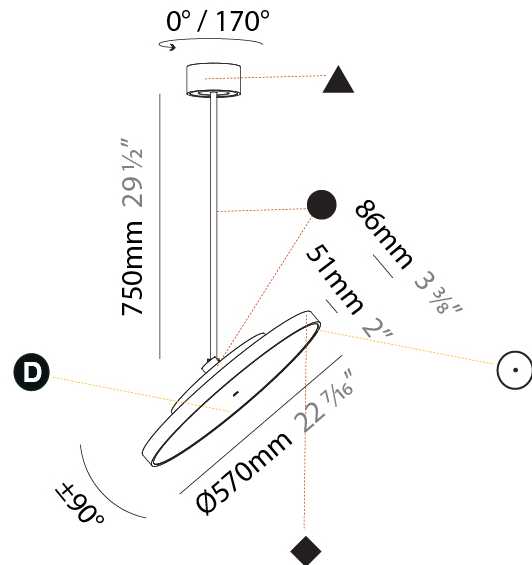

GENERAL

Series: Sign Diva Flex
Subseries: Sign Diva Flex
Brand: Prolicht
Division: Architectural
Mounting Type: Suspension
Mounting Location: Ceiling
Subcategory: Pendant

PHYSICAL

Shape: Round
Diameter (mm): 570
Diameter (in): 22 ⁷/₁₆
Height (mm): 870
Height (in): 34 ¹/₄
Light Distribution: Adjustable / Direct
Weight (kg): 2.007
Weight (lbs): 4.42
Diffuser: PMMA - Opal / Micro-Prism / Sparkling Secret / Vintage Industrial
Fixture Finish: SSR / BKV / CWI / CRY / HAB / UFT / ITA / RUA / FTG / MYG / LOD / PUS / FRO / FUP / KIA / POP / BLS / SPG / MEY / GOH / GUM / CHC / COM / ABZ / JAG / OBR / MOS / ROR
Fixture Material: Extruded Aluminum / Steel

ELECTRICAL

Lamp Type: LED (Zhaga Standard)
Input Wattage (W): 58.3
Total Output Wattage (W): 46.9
Dimming: Tri-Mode (Non-Dimming and Phase Dimming (120Vac only) and 0-10V Dimming)
Driver Included: Yes
Driver Location: Integrated
Driver Type: Constant Current - Universal
Driver Class: Class 2
Input Voltage (V): 120 - 277
Constant Current (MA): 350

LED

Color Temperature (°K): 2700 / 3000 / 3500 / 4000
Max. Delivered Lumen (lm): 4439 / 4759 / 4801 / 4899
Nominal Lumen (lm): 6199 / 6646 / 6705 / 6842
CRI: >90 CRI
Lamp Life (hrs): 50000

OPTICAL

Adjustability: Rotational 170°; Tilt 90°

RATINGS AND CERTIFICATIONS

Certified By: Certified for North American Standards
IP rating: IP20

PROJECT	_____
TYPE	_____
SPECIFIER	_____
QUANTITY	_____
DATE	_____